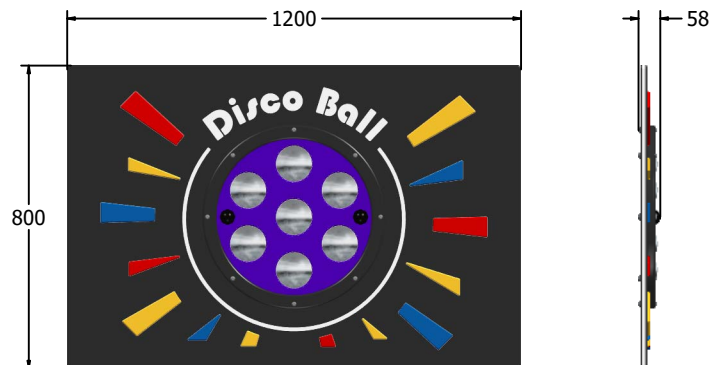

FIDISCO3

TECHNICAL

Age Range: 2+ Years
Largest Part: FIDISCO6 - 595 x 800 x 58mm
Total Weight: FIDISCO6 - 11kg
Surfacing: N/A

Age Range: 2+ Years
Largest Part: FIDISCO3 - 800 x 1200 x 58mm
Total Weight: FIDISCO3 - 19.5kg
Surfacing: N/A

IMPORTANT: you must specify the colour option you require at the time of order if it is different from the colour listed/shown above, requirements are subject to availability at the time of order