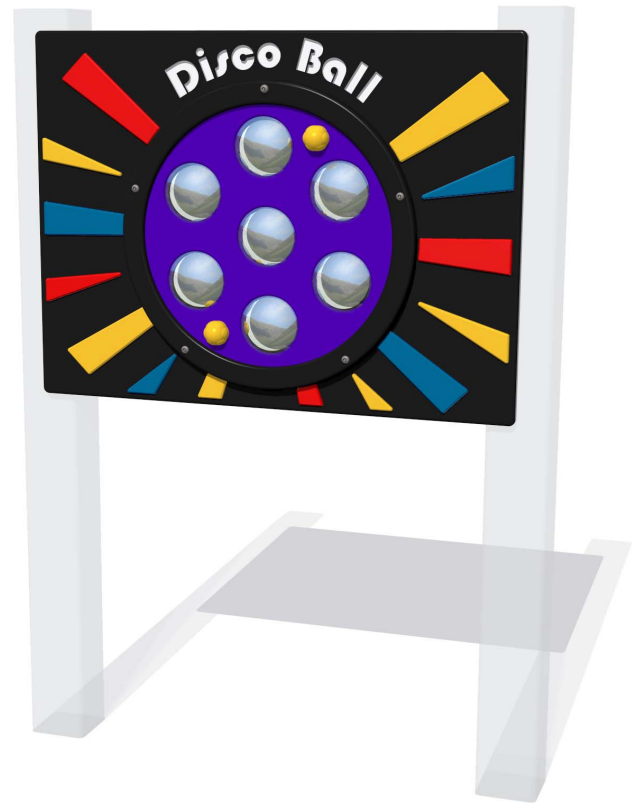

Product Information

FIDISCO - Disco Ball Play Panel

BS EN 1176 - Designed to British & European Standards

MATERIALS

Panels - Two Colour High Density Polyethylene (HDPE)

SUPPLY METHOD

Panel - Pre-assembled singular panel