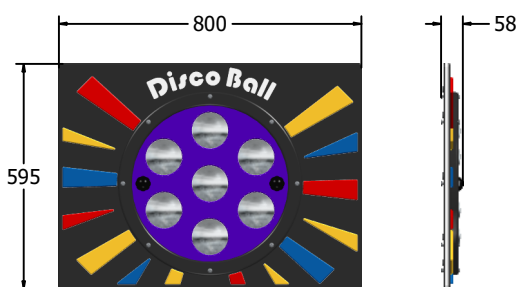

DIMENSIONS

FIDISCO6