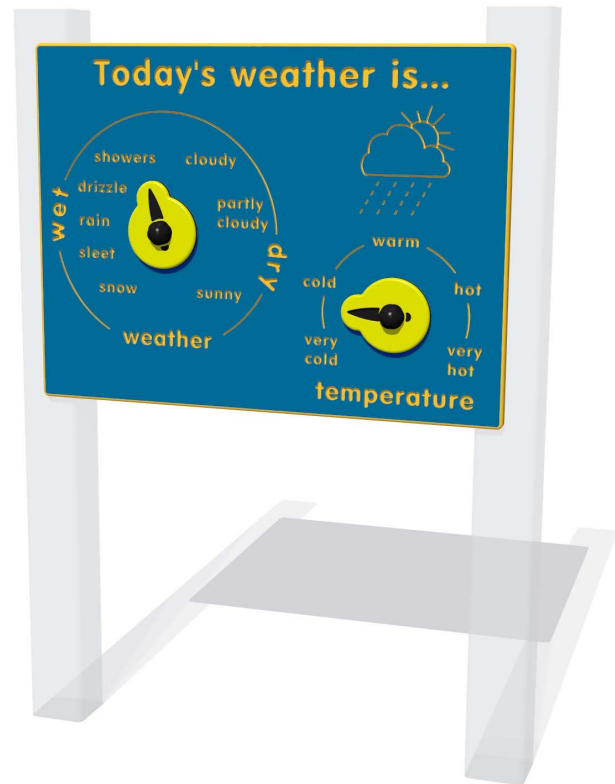

Product Information

FIWEATHER - Todays Weather is... Play Panel

BS EN 1176 - Designed to British & European Standards

MATERIALS

Panel - Two Colour High Density Polyethylene (HDPE)

SUPPLY METHOD

Panel - Pre-assembled singular panel

DIMENSIONS

FIWEATHER6

FIWEATHER3

TECHNICAL

Age Range: 2+ Years
 Largest Part: FIWEATHER6 - 595 x 800 x 88mm
 Total Weight: FIWEATHER6 - 9kg
 Surfacing: N/A

Age Range: 2+ Years
 Largest Part: FIWEATHER3 - 800 x 1200 x 83mm
 Total Weight: FIWEATHER3 - 17.5kg
 Surfacing: N/A