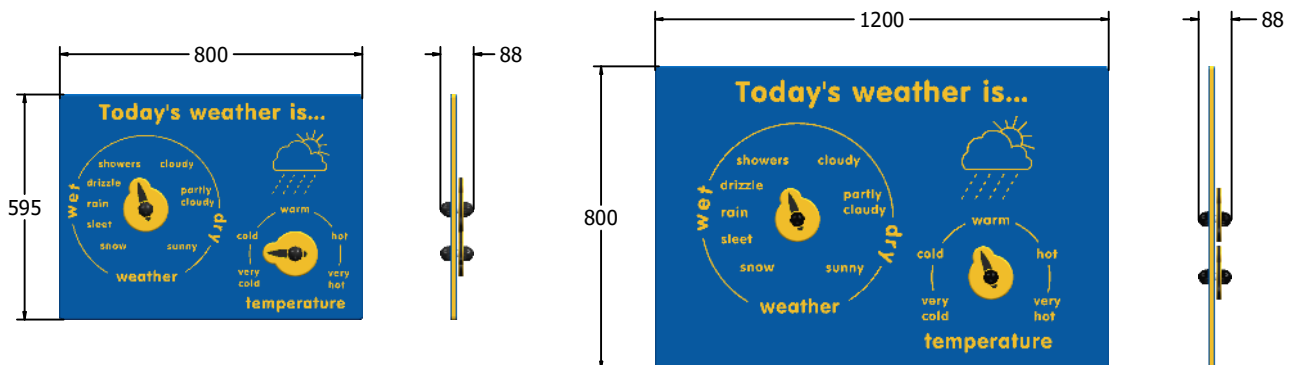

Product Information

FIWEATHER - Todays Weather is... Play Panel

BS EN 1176 - Designed to British & European Standards

MATERIALS

Panel - Two Colour High Density Polyethylene (HDPE)

SUPPLY METHOD

Panel - Pre-assembled singular panel

DIMENSIONS

FIWEATHER6

FIWEATHER3

TECHNICAL

Age Range: 2+ Years
 Largest Part: FIWEATHER6 - 595 x 800 x 88mm
 Total Weight: FIWEATHER6 - 9kg
 Surfacing: N/A

Age Range: 2+ Years
 Largest Part: FIWEATHER3 - 800 x 1200 x 83mm
 Total Weight: FIWEATHER3 - 17.5kg
 Surfacing: N/A