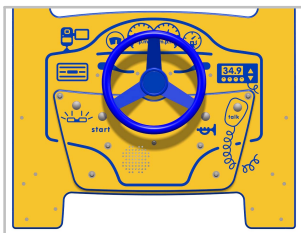

### SUPPLY METHOD

Panel - Fully assembled

**PlayTronic**

Double Sided Panel

Includes Moving Steering Wheel

### DIMENSIONS