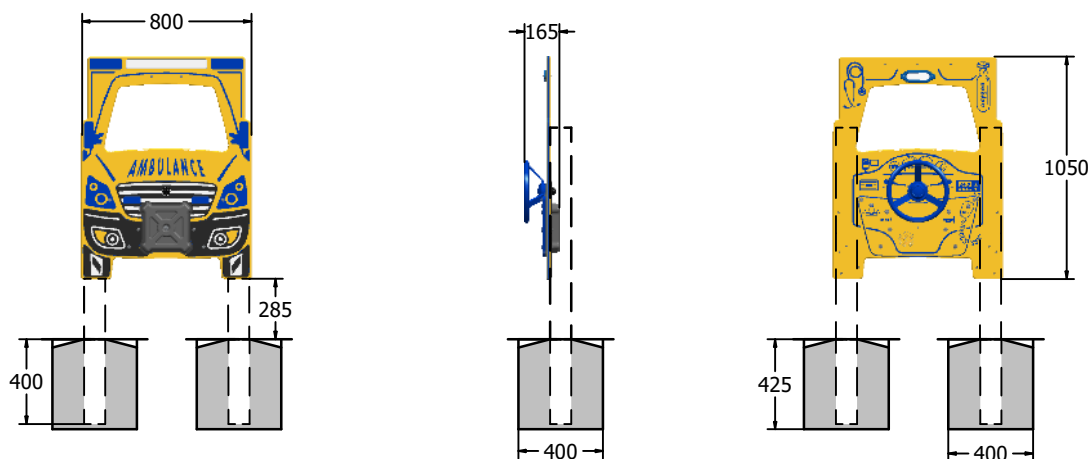

### SUPPLY METHOD

Panel - Fully assembled

**PlayTronic**

Double Sided Panel

Includes Moving Steering Wheel

### DIMENSIONS

### TECHNICAL

Age Range: 2+ Years  
 Largest Part: FIESAMBU3PT - 800 x 1050 x 165mm  
 Total Weight: FIESAMBU3PT - 14.5kg  
 Surfacing: N/A

IMPORTANT: you must specify the colour option you require at the time of order if it is different from the colour listed/shown above, requirements are subject to availability at the time of order