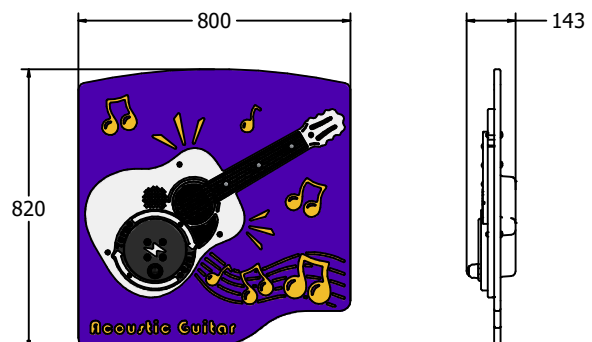

Product Information

FIPTACOURG-B - RotoGen Acoustic Guitar Musical Panel

BS EN 1176 - Designed to British & European Standards

MATERIALS

Panel - Two Colour High Density Polyethylene (HDPE)

SUPPLY METHOD

Panel - Fully assembled

DIMENSIONS

FIPTACOURG6-B

FIPTACOURG3-B

FIPTACOURG6-B-AL - With Edge Slots For Alu Posts

FIPTACOURG3-B-AL - With Edge Slots For Alu Posts

TECHNICAL

Age Range: 2+ Years
 Largest Part: FIPTACOURG6-B - 595 x 800 x 143mm
 Total Weight: FIPTACOURG6-B - 15.5kg
 Surfacing: N/A

Age Range: 2+ Years
 Largest Part: FIPTACOURG3-B - 820 x 800 x 143mm
 Total Weight: FIPTACOURG3-B - 18kg
 Surfacing: N/A

IMPORTANT: you must specify the colour option you require at the time of order if it is different from the colour listed/shown above, requirements are subject to availability at the time of order