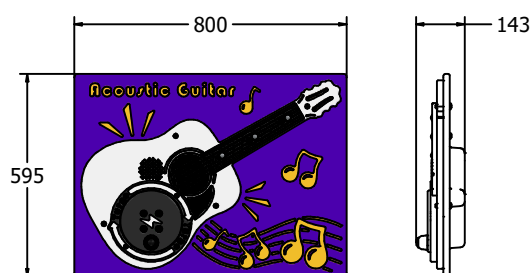

Product Information

FIPTACOURG-B - RotoGen Acoustic Guitar Musical Panel

BS EN 1176 - Designed to British & European Standards

MATERIALS

Panel - Two Colour High Density Polyethylene (HDPE)

SUPPLY METHOD

Panel - Fully assembled

DIMENSIONS

FIPTACOURG6-B

FIPTACOURG3-B

FIPTACOURG6-B-AL - With Edge Slots For Alu Posts

FIPTACOURG3-B-AL - With Edge Slots For Alu Posts

TECHNICAL

Age Range: 2+ Years
 Largest Part: FIPTACOURG6-B - 595 x 800 x 143mm
 Total Weight: FIPTACOURG6-B - 15.5kg
 Surfacing: N/A

Age Range: 2+ Years
 Largest Part: FIPTACOURG3-B - 820 x 800 x 143mm
 Total Weight: FIPTACOURG3-B - 18kg
 Surfacing: N/A

IMPORTANT: you must specify the colour option you require at the time of order if it is different from the colour listed/shown above, requirements are subject to availability at the time of order