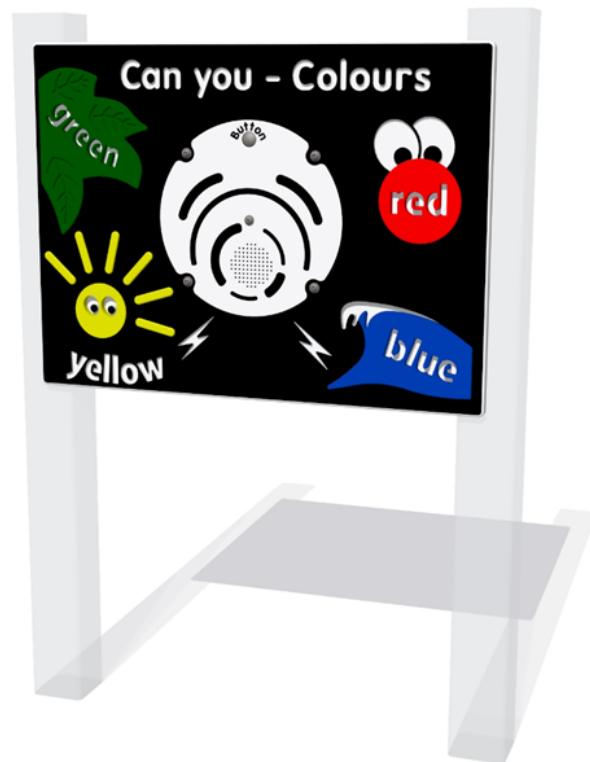

Product Information

FIPTCOLOUR-B - Playtronic Colours Play Panel

BS EN 1176 - Designed to British & European Standards

MATERIALS

Panel - Two Colour High Density Polyethylene (HDPE)

SUPPLY METHOD

Panel - Fully assembled

DIMENSIONS

FIPTCOLOUR6-B

FIPTCOLOUR3-B

TECHNICAL

Age Range: 2+ Years
 Largest Part: FIPTCOLOUR6-B - 595 x 800 x 87.5mm
 Total Weight: FIPTCOLOUR6-B - 10kg
 Surfacing: N/A

Age Range: 2+ Years
 Largest Part: FIPTCOLOUR3-B - 820 x 800 x 87.5mm
 Total Weight: FIPTCOLOUR3-B - 19kg
 Surfacing: N/A

IMPORTANT: you must specify the colour option you require at the time of order if it is different from the colour listed/shown above, requirements are subject to availability at the time of order