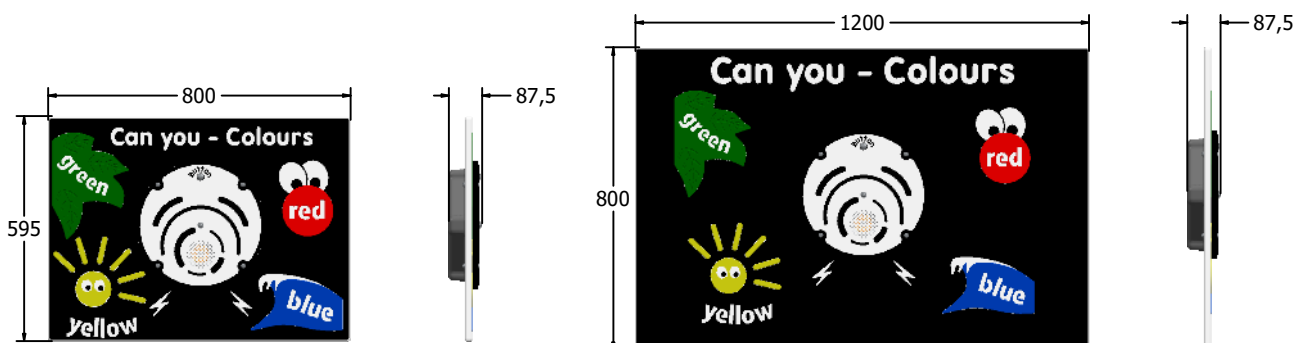

Product Information

FIPTCOLOUR-B - Playtronic Colours Play Panel

BS EN 1176 - Designed to British & European Standards

MATERIALS

Panel - Two Colour High Density Polyethylene (HDPE)

SUPPLY METHOD

Panel - Fully assembled

DIMENSIONS

FIPTCOLOUR6-B

FIPTCOLOUR3-B

TECHNICAL

Age Range: 2+ Years
 Largest Part: FIPTCOLOUR6-B - 595 x 800 x 87.5mm
 Total Weight: FIPTCOLOUR6-B - 10kg
 Surfacing: N/A

Age Range: 2+ Years
 Largest Part: FIPTCOLOUR3-B - 820 x 800 x 87.5mm
 Total Weight: FIPTCOLOUR3-B - 19kg
 Surfacing: N/A