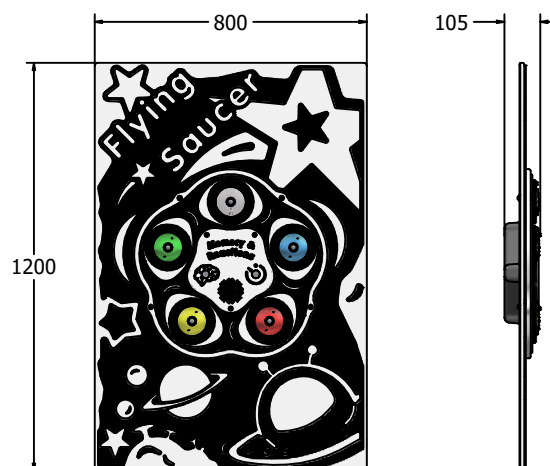

Panel - Fully assembled

PlayTronic

DIMENSIONS

FIPTMEMORY6-C

FIPTMEMORY3-C

TECHNICAL

Age Range: 2+ Years
 Largest Part: FIPTMEMORY6-C - 595 x 800 x 105mm
 Total Weight: FIPTMEMORY6-C - 13.5kg
 Surfacing: N/A

Age Range: 2+ Years
 Largest Part: FIPTMEMORY3-C - 1200 x 800 x 105mm
 Total Weight: FIPTMEMORY3-C - 21.5kg
 Surfacing: N/A

IMPORTANT: you must specify the colour option you require at the time of order if it is different from the colour listed/shown above, requirements are subject to availability at the time of order