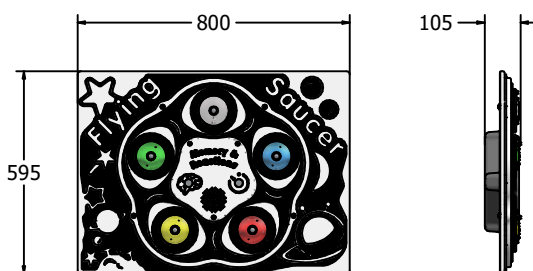

Panel - Fully assembled

PlayTronic

DIMENSIONS

FIPTMEMORY6-C

FIPTMEMORY3-C

TECHNICAL

Age Range: 2+ Years
 Largest Part: FIPTMEMORY6-C - 595 x 800 x 105mm
 Total Weight: FIPTMEMORY6-C - 13.5kg
 Surfacing: N/A

Age Range: 2+ Years
 Largest Part: FIPTMEMORY3-C - 1200 x 800 x 105mm
 Total Weight: FIPTMEMORY3-C - 21.5kg
 Surfacing: N/A

IMPORTANT: you must specify the colour option you require at the time of order if it is different from the colour listed/shown above, requirements are subject to availability at the time of order