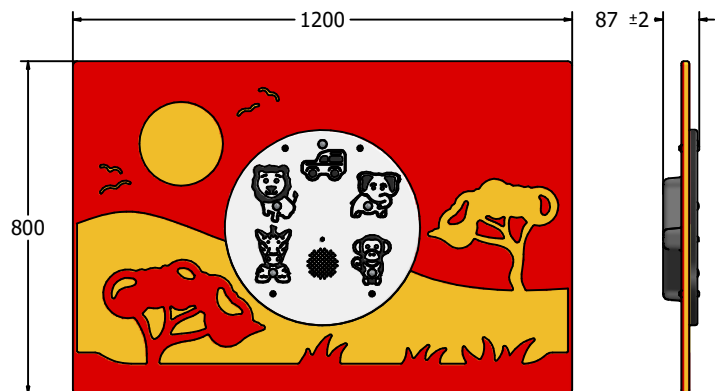

Product Information

FIPTSSAFA - Safari Sounds Play Panel

BS EN 1176 - Designed to British & European Standards

MATERIALS

Panels - Two Colour High Density Polyethylene (HDPE)

SUPPLY METHOD

Panel - Fully assembled

PlayTronic

DIMENSIONS

FIPTSSAFA6

FIPTSSAFA3

TECHNICAL

Age Range: 2+ Years
 Largest Part: FIPTSSAFA6 595 x 800 x 87mm
 Total Weight: FIPTSSAFA6 11.5kg
 Surfacing: N/A

Age Range: 2+ Years
 Largest Part: FIPTSSAFA3 800 x 1200 x 87mm
 Total Weight: FIPTSSAFA3 19.5kg
 Surfacing: N/A