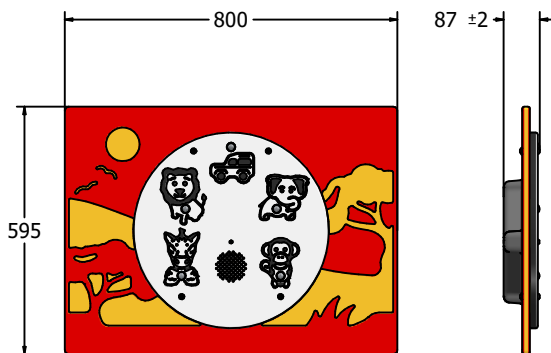

Product Information

FIPTSSAFA - Safari Sounds Play Panel

BS EN 1176 - Designed to British & European Standards

MATERIALS

Panels - Two Colour High Density Polyethylene (HDPE)

SUPPLY METHOD

Panel - Fully assembled

PlayTronic

DIMENSIONS

FIPTSSAFA6

FIPTSSAFA3

TECHNICAL

Age Range: 2+ Years
 Largest Part: FIPTSSAFA6 595 x 800 x 87mm
 Total Weight: FIPTSSAFA6 11.5kg
 Surfacing: N/A

Age Range: 2+ Years
 Largest Part: FIPTSSAFA3 800 x 1200 x 87mm
 Total Weight: FIPTSSAFA3 19.5kg
 Surfacing: N/A