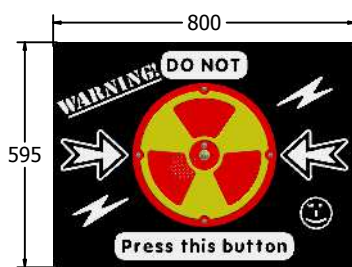

Product Information

PlayTronic Noises Play Panel

Designed to British & European Standard BS EN 1176

Supplied as panel only.

FIPTDONOT6-B

FIPTDONOT3-B

Age Range: 2+ Years
Largest Part: FIPTDONOT6-B - 800x595x92
Heaviest Part: FIPTDONOT6-B - 10Kg
Total Weight: FIPTDONOT6-B - 10Kg
Surfacing : N/A